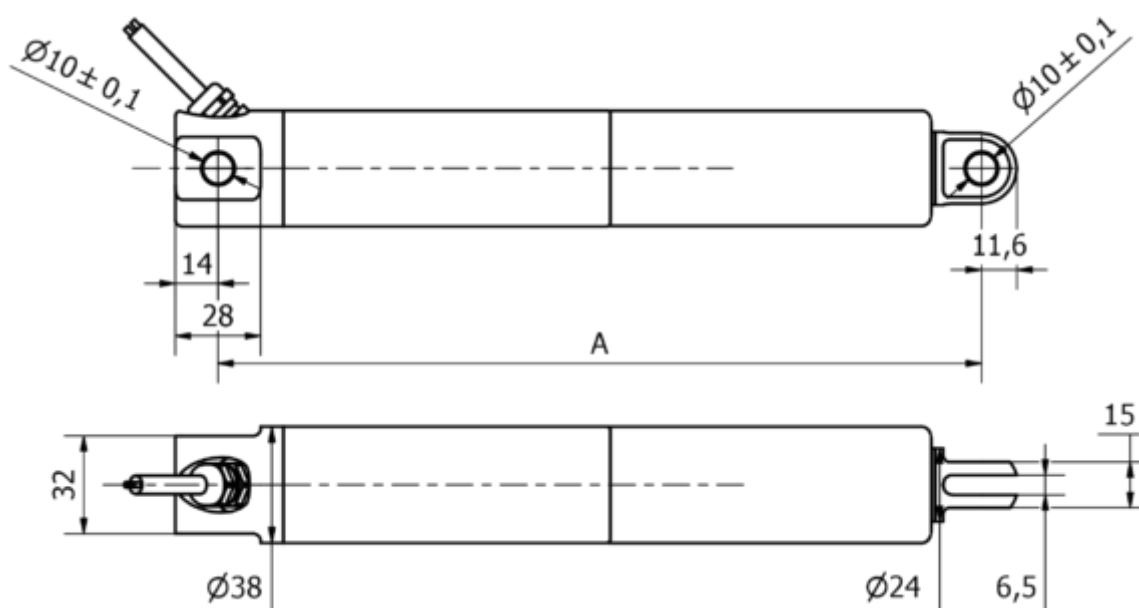

Data Sheet

Article number: 8S38220018003KCNLSN0

Description: KLEEl ine38, 200mm, 1800N, 3 mm/s, Stainless steel, IP69K
24 VDC, 3 m. Cable, Limit Switch, Clevis

Measures

A	= 210 + slaglængde/stroke
Cable length	= 3 m
Load speed mm/s	= 3 mm/s
Option	= Limit switch
Stroke (mm)	= 200
Voltage	= 24 V